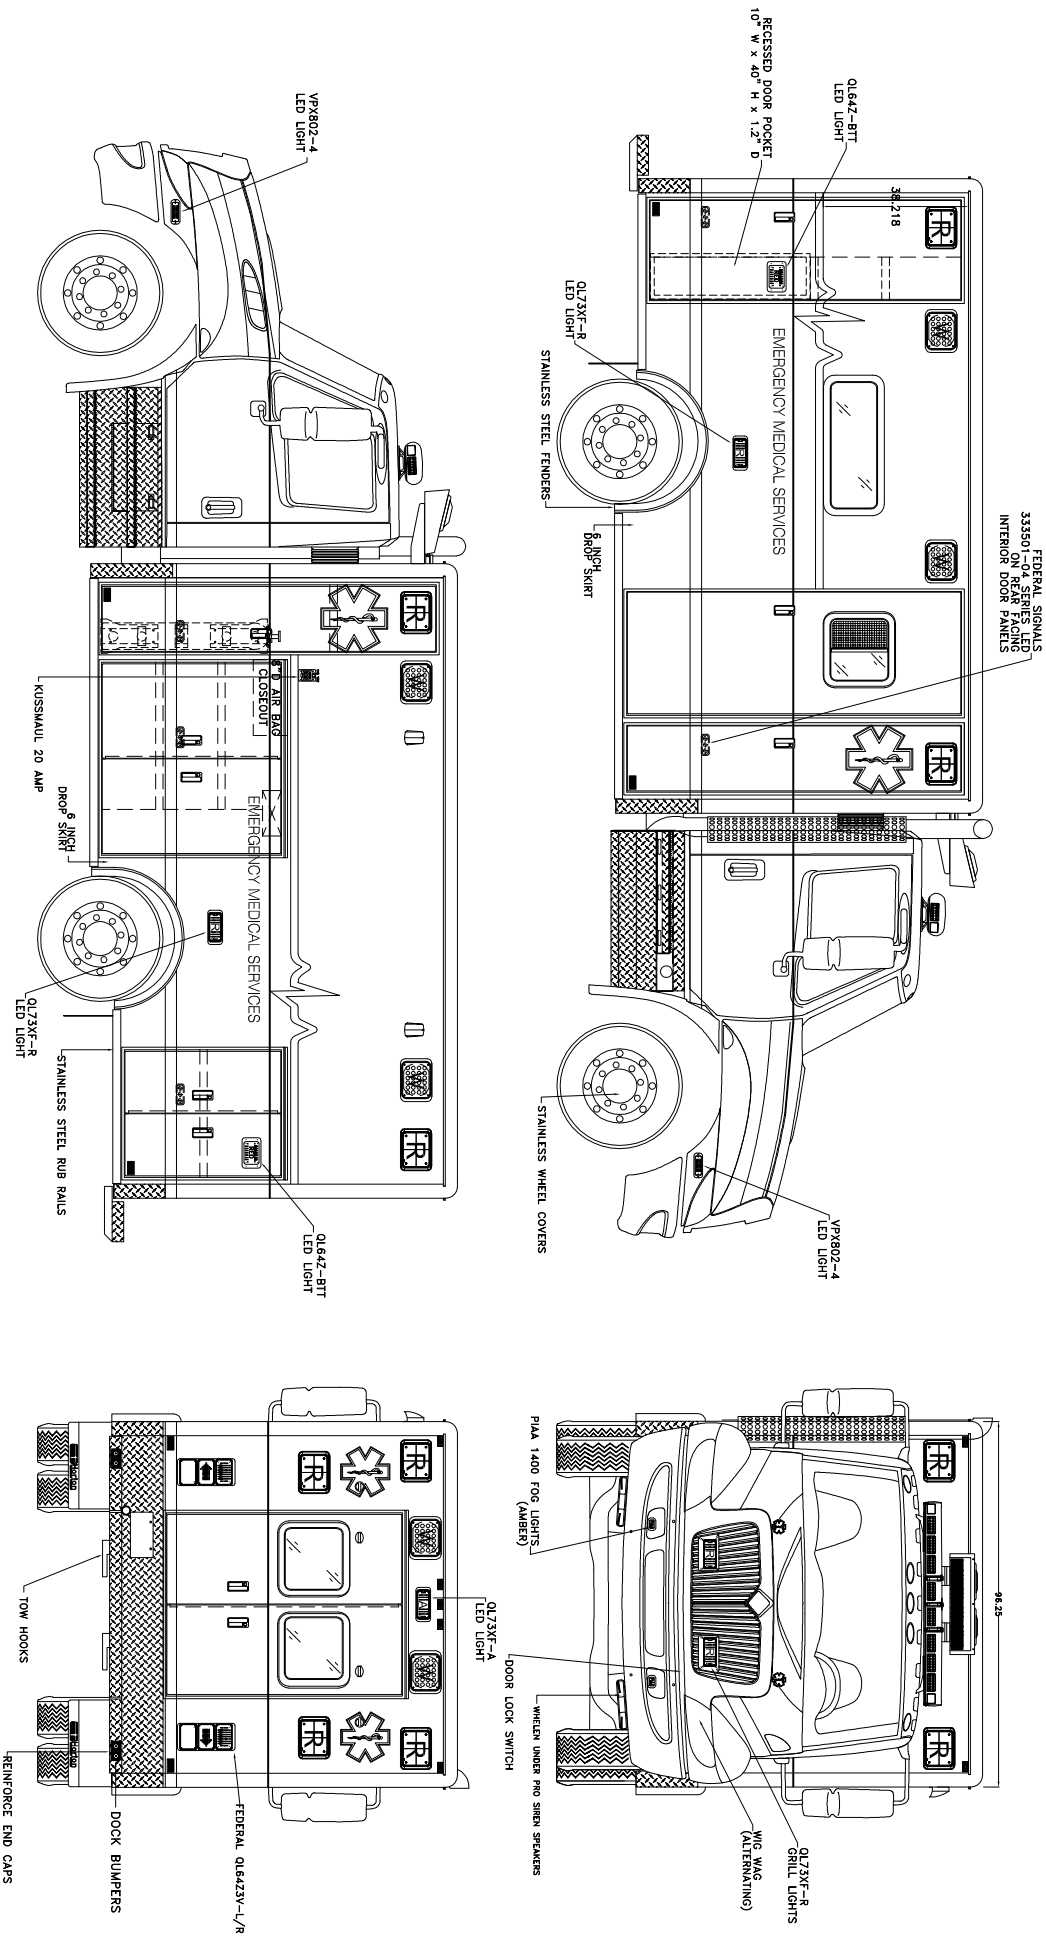

VEHICLE PRODUCTION NUMBER 14654

REV C

REV	DESCRIPTION	DATE	APPROVED
603C-1 PT EX		3/24/09	

603C-1 PT EXTERIOR

DRAWING DEPICTS LIGHTBAR OPTION

SPECIFICATION DRAWING