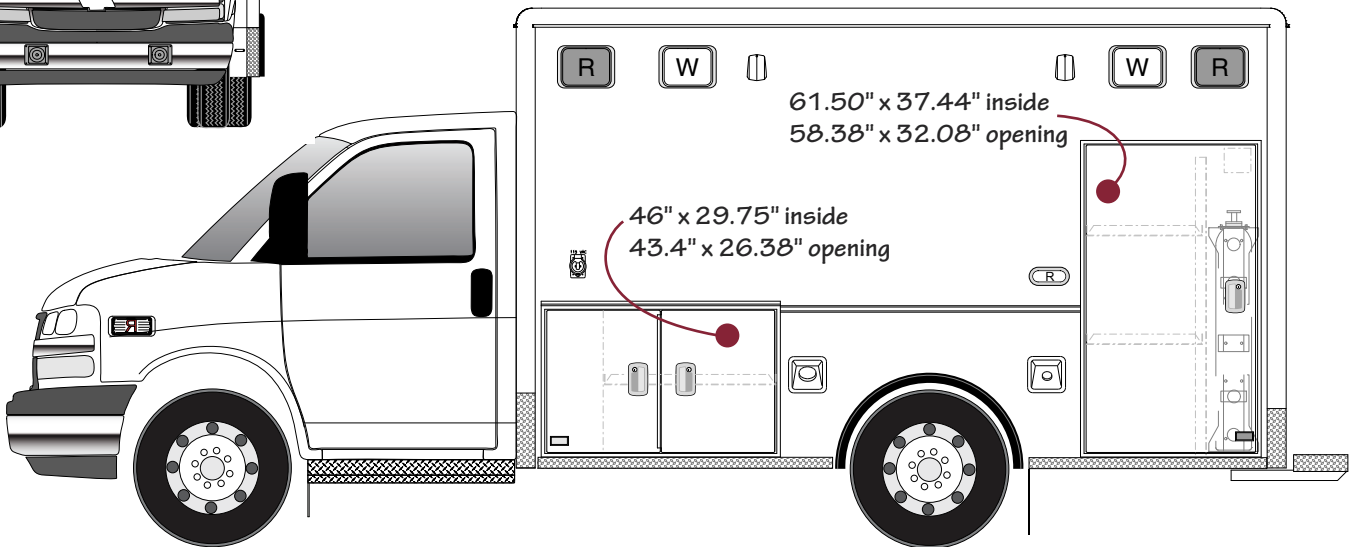

Concept 3s
by  **Horton**
EMERGENCY VEHICLES

- Body: 149.00" long
96.25" wide
89.00" tall
- Overall: 259.54" long
106.00" tall
- Compartments: 20.25" deep

72" bench
72" headroom

30.25" x 29.50" x 22.00" inside
30.25" x 27.50" x 22.00" inside