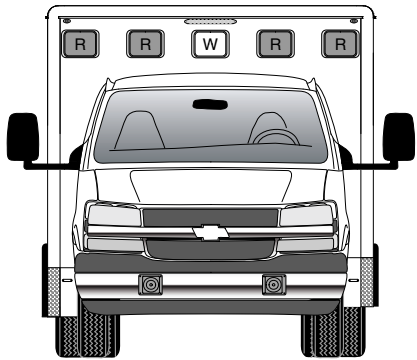

Concept 3s
by  **Horton**
EMERGENCY VEHICLES

- Body: 149.00" long
96.25" wide
89.00" tall
- Overall: 259.54" long
106.00" tall
- Compartments: 20.25" deep

72" bench
72" headroom

30.25" x 29.50" x 22.00" inside
30.25" x 27.50" x 22.00" inside