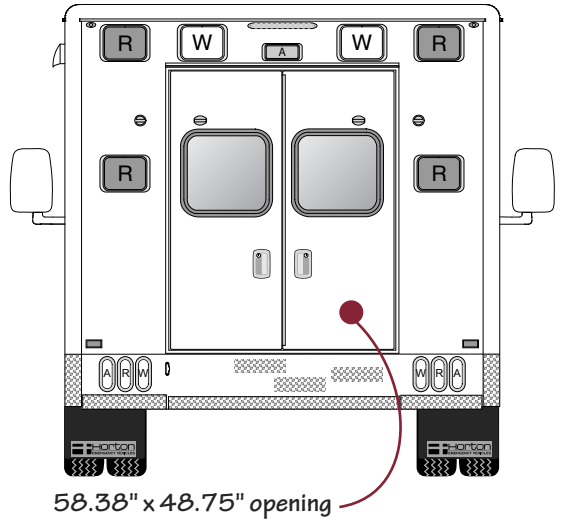

Concept 3s
by  **Horton**
EMERGENCY VEHICLES

- Body: 149.00" long
96.25" wide
89.00" tall
- Overall: 259.54" long
106.00" tall
- Compartments: 20.25" deep

72" bench
72" headroom

30.25" x 29.50" x 22.00" inside
30.25" x 27.50" x 22.00" inside