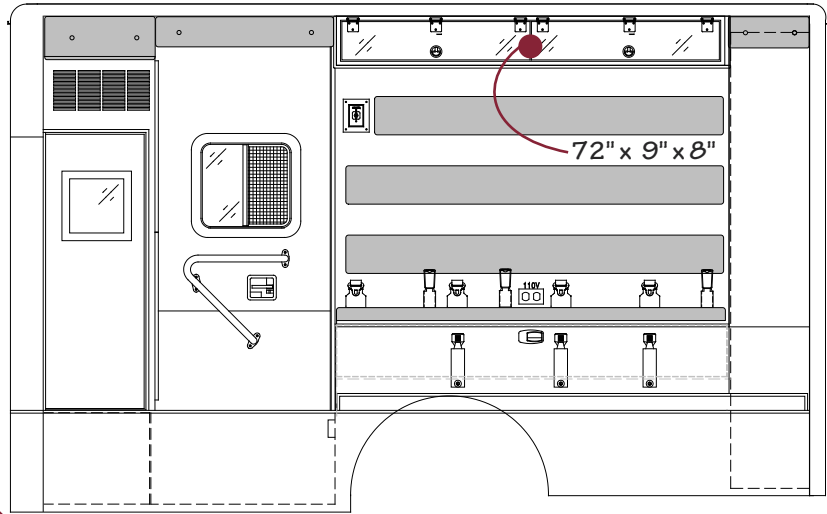

Concept 3s
by  **Horton**
EMERGENCY VEHICLES

- Body: 149.00" long
96.25" wide
89.00" tall
- Overall: 259.54" long
106.00" tall
- Compartments: 20.25" deep

72" bench
72" headroom

30.25" x 29.50" x 22.00" inside
30.25" x 27.50" x 22.00" inside